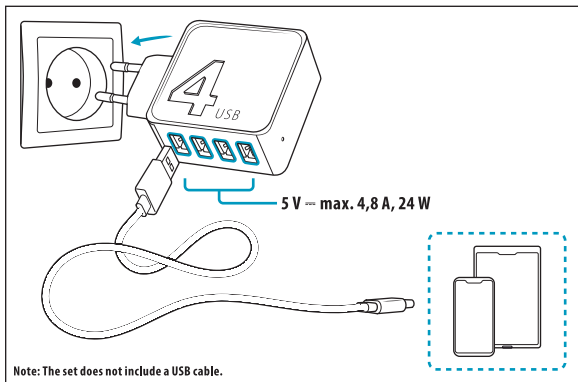

WALL CHARGER

with 4 USB ports

Model: TC-04 **Index:** GSM035807

Way of use

Specification

Input: 100-240 V ~ 50-60 Hz 0,1 A

Total output: 5 V ~ max. 4,8 A, 24 W

Output: 5 V ~ 2,5 A, 12 W (from a single USB port)

Output socket: 4 × USB

Full user's manual is available
under the following link and QR code

<http://manual.forever.eu/GSM035807>

Producer: TelForceOne S.A.
Krakowska 119, 50-428 Wrocław, Poland

WALL CHARGER

with 4 USB ports

USER'S GUIDE